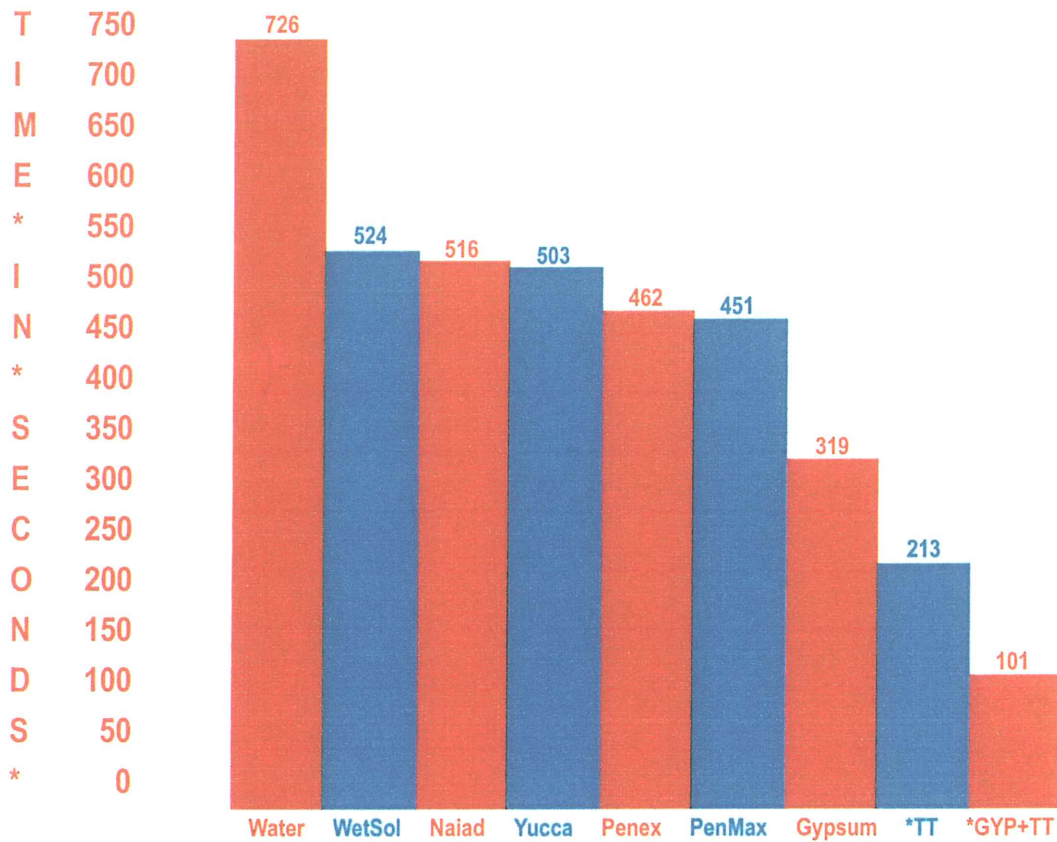

**COMPARISON CHART  
TIME IN SECONDS TO PENETRATE  
2" OF WATER REPELLENT SOIL  
AVERAGE OF 5 REPS.**

**TERRA TREAT™**